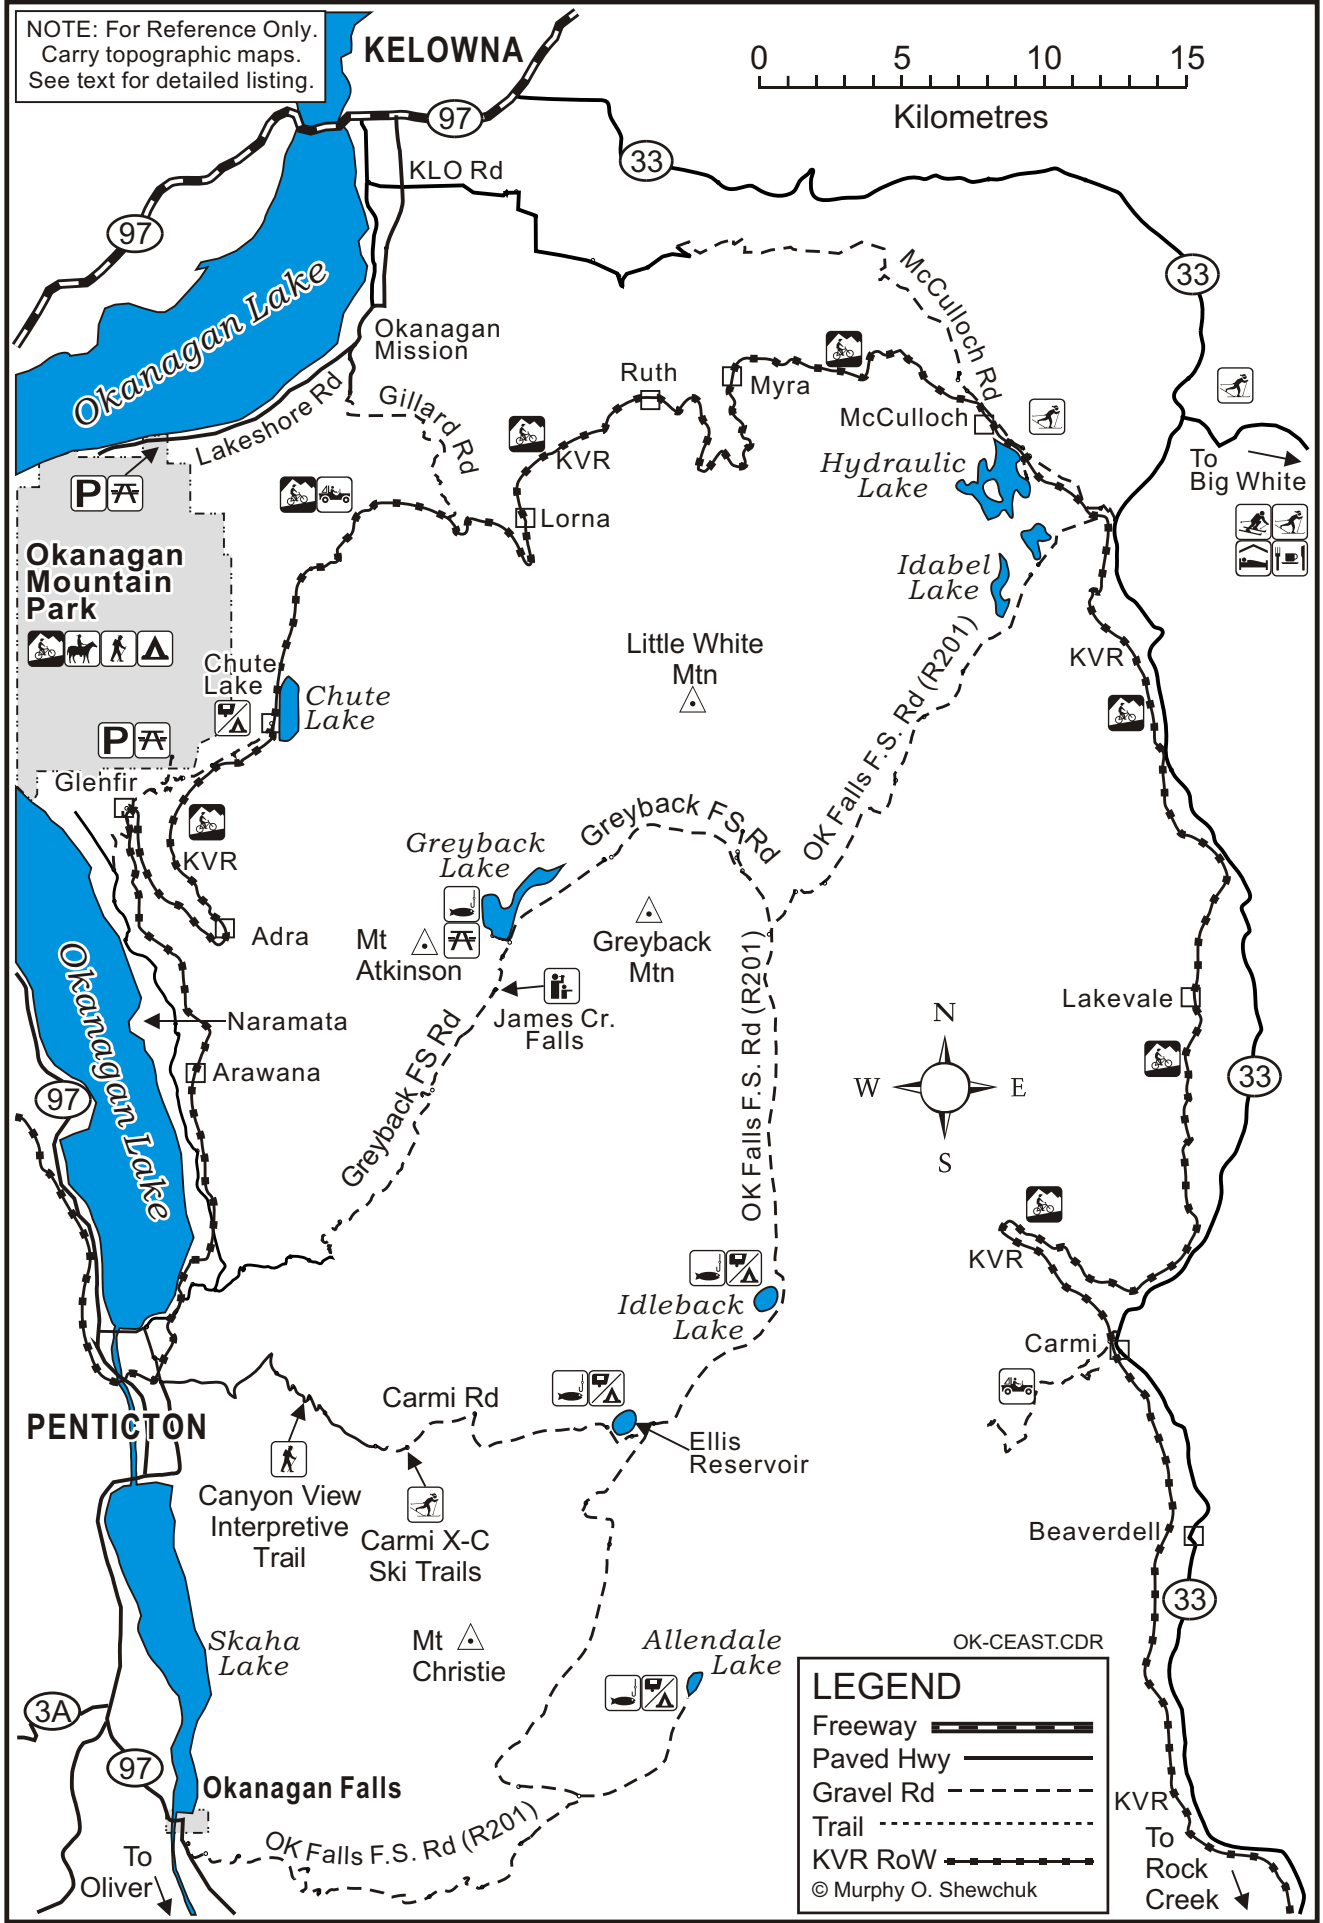

NOTE: For Reference Only.
Carry topographic maps.
See text for detailed listing.

OK-CEAST.CDR

LEGEND

- Freeway
- Paved Hwy
- Gravel Rd
- Trail
- KVR RoW

© Murphy O. Shewchuk

KVR
To
Rock
Creek